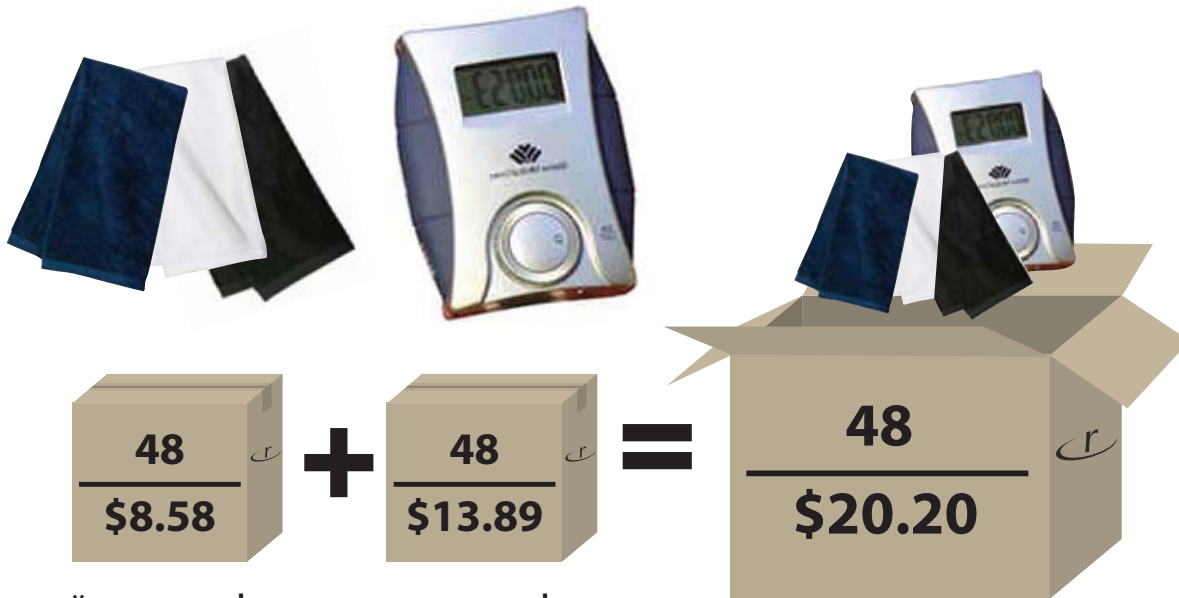

The Richey Company
BUNDLE PACKAGES

the richey company

specials

Sports Towel & Pulse Pedometer

*set up charges may apply

- 100% Cotton terry velour sport towel, thick, soft and highly absorbent, finished with a hem for long lasting quality. This versatile terry velour towel is perfect for any sport. Custom embroidery up to 5000 stitches included.
- ABS plastic pedometer. This pedometer features a FM scan radio with earbuds, a calorie counter, an easy-to-read digital step counter, and clock display. Elastic arm band or plastic belt clip included for versatility. Imprint includes one location and one color with no set up charge.